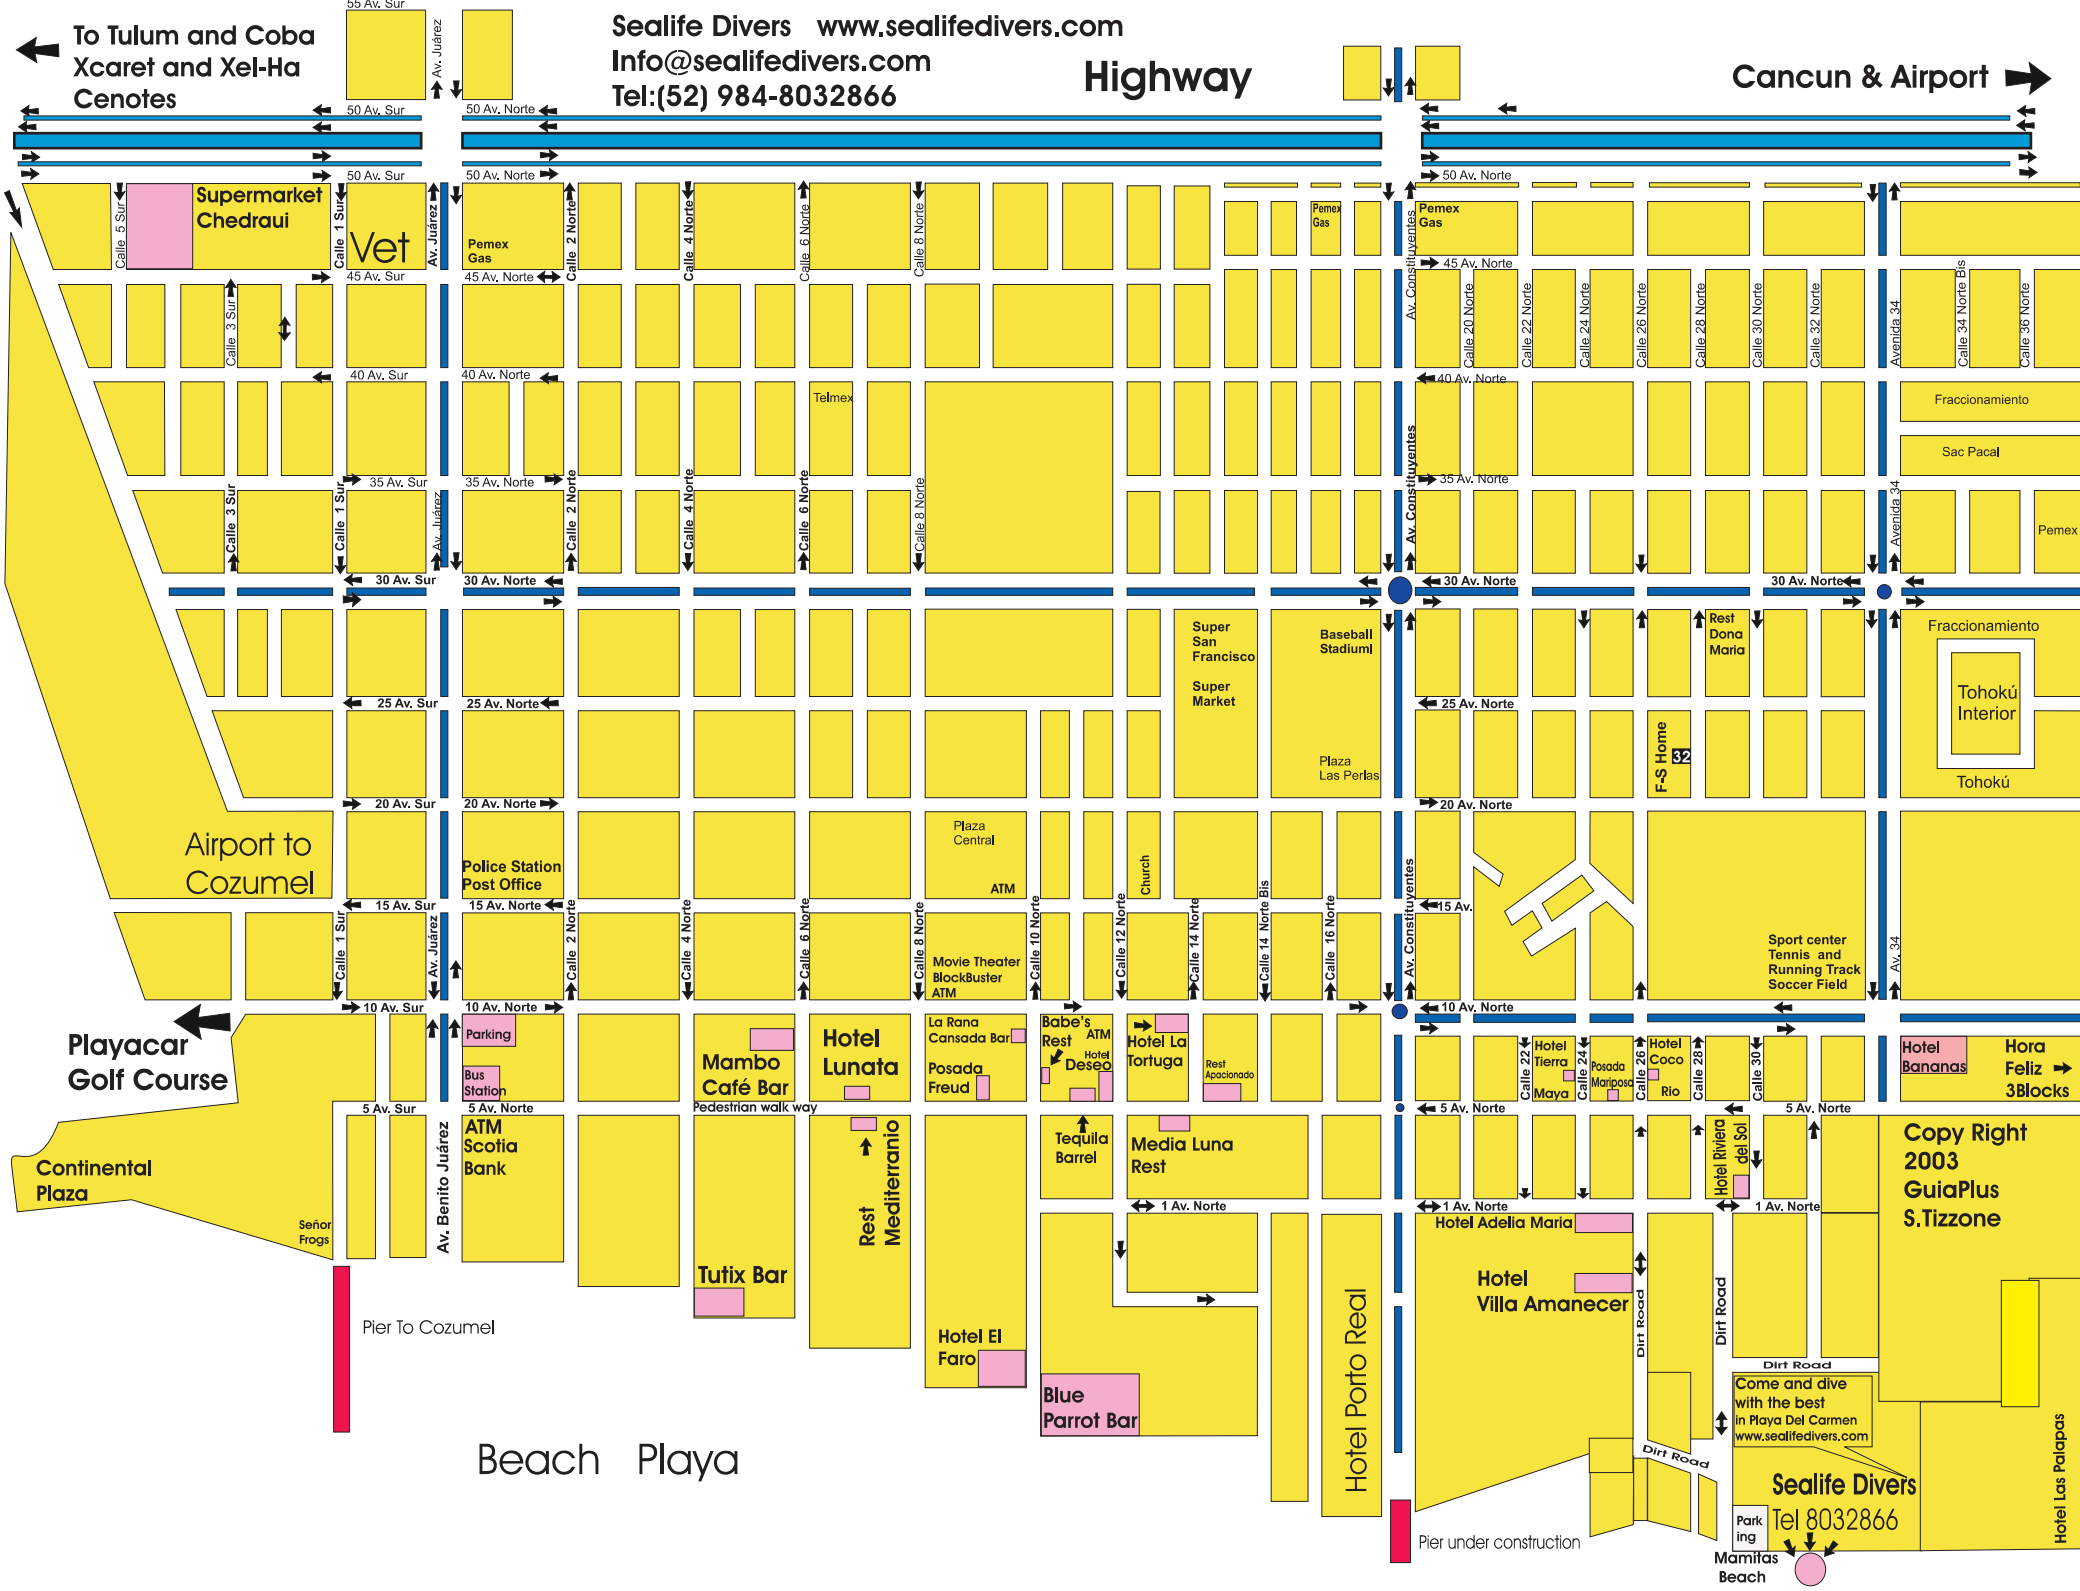

To Tulum and Coba
Xcaret and Xel-Ha
Cenotes

Sealife Divers www.sealifedivers.com
Info@sealifedivers.com
Tel:(52) 984-8032866

Highway

Cancun & Airport

Supermarket
Chedraui

Vet

Pemex
Gas

Pemex
Gas

Pemex
Gas

Telmex

Super
San
Francisco

Super
Market

Baseball
Stadium

Plaza
Las Perlas

Airport to
Cozumel

Police Station
Post Office

Plaza
Central

ATM

Church

Movie Theater
BlockBuster
ATM

Sport center
Tennis and
Running Track
Soccer Field

Playacar
Golf Course

Mambo
Café Bar

Hotel
Lunata

La Rana
Cansada Bar

Babe's
Rest
ATM

Hotel
Deseo

Hotel La
Tortuga

Rest
Apasionado

Hotel
Tierra
Maya

Posada
Mariposa

Hotel
Coco
Rio

Hotel
Riviera
del Sol

Hotel
Bananas

Hora
Feliz
3Blocks

Continental
Plaza

Señor
Frogs

ATM
Scotia
Bank

Tutix Bar

Rest
Mediterranio

Hotel El
Faro

Tequila
Barrel

Media Luna
Rest

Blue
Parrot Bar

Hotel Porto Real

Hotel
Adelia Maria

Hotel
Villa Amanecer

Copy Right
2003
GuiaPlus
S.Tizzone

Beach Playa

Come and dive
with the best
in Playa Del Carmen
www.sealifedivers.com

Sealife Divers
Tel 8032866

Mimitas
Beach

Hotel Las Palapas

Pier under construction